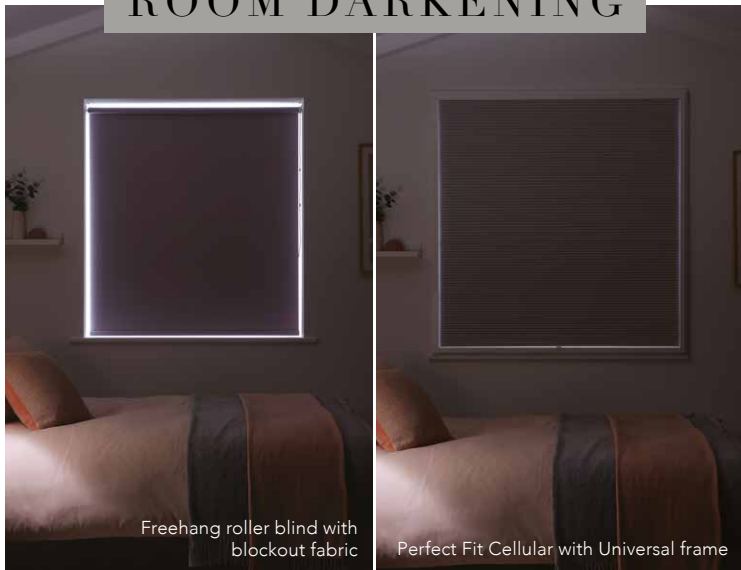

FIND YOUR PERFECT FIT

— FITS TO EVEN MORE WINDOWS & DOORS —

ROOM DARKENING

Freehang roller blind with blackout fabric

Perfect Fit Cellular with Universal frame

PERFECT FIT® UNIVERSAL* ... FOR INSIDE & OUTSIDE RECESS

The Perfect Fit® blind fits securely on to the Universal frame which can then be fitted inside or outside the window recess. The frame offers no obstruction to your windows and doors so they can be opened and closed freely with your window sills remaining clear.

Available in white and anthracite.

- For skylights, lanterns, mobile homes, windows & doors.
- Superior room darkening qualities and enhanced privacy!
- Compatible with cellular, pleated, venetian, roller and Vision® blinds, as well as Louvolite One Touch® motorised roller and Vision®.

Luna Pumice Blockout