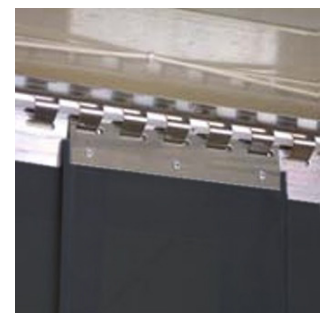

SIZE

Max. height is H 225cm. Can be made any width.
Panel: W 20cm
Headrail: L 100cm

Insect Screen Mesh

Sourced from the world's leading insect screening manufacturers, we offer a range of quality insect mesh products Phiferglass™, PetScreen® and the award winning Poll-tex®, pollen resistant screen.