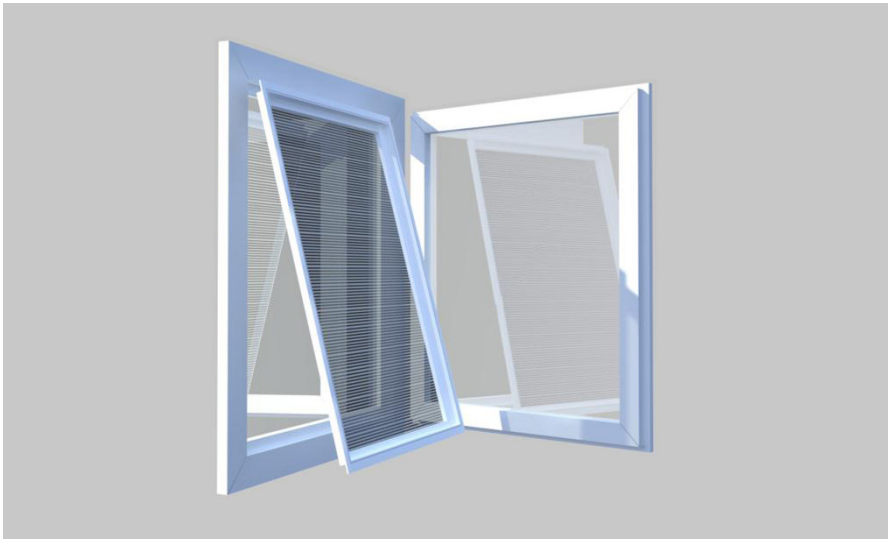

K1 Window System

This system is our most popular rigid window fly screen, specifically designed for domestic or light commercial use. All our K1 Systems for hinged windows are designed and manufactured with robust extruded aluminium.

VERSATILE

Can be used as fixed, top-hinged or side-hinged. Face fits to internal or external window frame, or to the wall outside the reveal. Can be fitted over wooden, PVC and steel doors.

A mid bar support may be required to provide additional strength. Mitred corner option also available. Suitable for use with Poll-tex® pollen resistant screen mesh.

K1 Aluminium Profile

Catch Turn Button

PVC Handle

Omega Window System

Fixed frame window system, mainly fitted externally and used for tilt and turn windows or sash windows.

- Tilt & Turn / Sash Windows
- 18x16 Phiferglass™ mesh
- Robust aluminium frame
- Interior/Exterior use
- Fixed system
- Commercial & Residential use

The Omega fixed frame window system is mainly fitted externally and used for tilt and turn windows or sash windows. It can be mounted on the exterior of the window frame, or fitted within the tilt & turn window frame and held in place by the top and bottom flange in the screen frame.