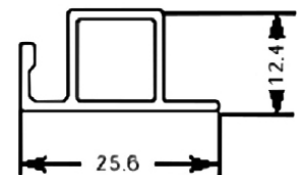

K1 Aluminium Profile