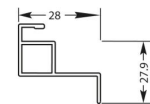

Phiferglass™ mesh: Black or Grey

SIZE

Two profile depths are available: 28mm or 43mm.

Max. recommended size is W 100cm x H 200cm.

A mid bar support may be required to provide additional strength.

If you have a larger size requirements please contact us to discuss your project.