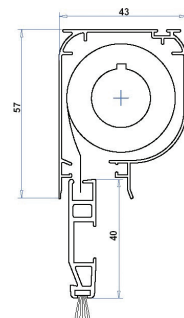

VERSATILE

Also available as a chain operated system.

COLOURS

Powder-coated aluminium: White or Brown.
Insect screen: Black

SIZE

Max. recommended size is W 150cm x H 230cm.

If you have a larger size requirements please contact us to discuss your project.