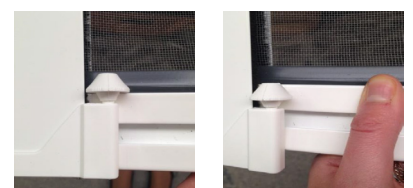

Roller Window System

Retractable vertical fly screen window system, a stylish and functional solution.

- Standard fibreglass mesh
- Spring loaded
- Unique braking device
- Qualicoat aluminium frame
- Interior/Exterior use
- Commercial & Residential use

Insect screen is housed within a spring-loaded cassette with a unique speed reducing system that allows a smooth and controlled rewind. Brushes within the side guides help create a fly proof seal between the mesh and the frame. Roller locks into place with clips fitted to the bottom of each side guide.

Discreet system with no mesh visible when screen is retracted. No need to remove for storage during winter months.

Fits directly onto existing window frame or within the window reveal to protect the entire window opening. Fits all kinds of frames, wood, aluminium and Pvc.

VERSATILE

Also available as a chain operated system.

COLOURS

Powder-coated aluminium: White or Brown.
Insect screen: Black

SIZE

Max. recommended size is W 150cm x H 230cm.

If you have a larger size requirements please contact us to discuss your project.