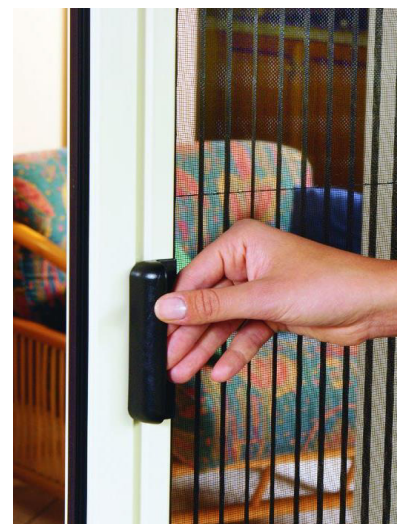

K1 Window System

This system is our most popular rigid window fly screen, specifically designed for domestic or light commercial use. All our K1 Systems for hinged windows are designed and manufactured with robust extruded aluminium.

Plissé is a modular solution: multiple panels can be combined to cover large patio doors with different opening options.

Suits all styles of hinged in-swing or out-swing doors and sliding glass doors.

VERSATILE

SIZE

Min. size single door: W 100cm x H 190cm

Max. size single door: W 170cm x H 265cm

If you have a larger size requirements please contact us to discuss your project.

3mm Flat bottom rail

Security Door & Window System

Robust aluminium, hinged fly screen door ideal for high-flow traffic areas in commercial applications such as delivery areas in kitchens, restaurants, hospitals, and food preparation areas.

In addition to keeping the working environment insect free the whole year round, our heavy duty screens also keep out other pollutants and debris such as leaves – without blocking out natural daylight or the flow of fresh air.