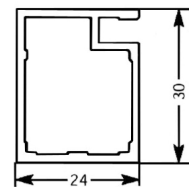

SIZE

Max: W 89cm x W 208cm (W 35" x H 82").

Nova Aluminium Profile

Aluminium Handle

Roller Door System

Retractable horizontal fly screen door system, a stylish and functional solution.

- Standard fibreglass mesh
- Spring loaded
- Unique speed reducer
- Qualicoat aluminium frame
- Interior/Exterior use
- Commercial & Residential use