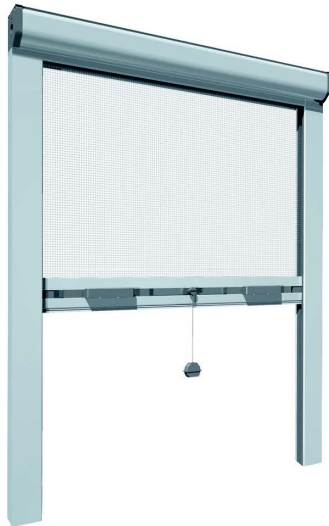

K1 Window System

This system is our most popular rigid window fly screen, specifically designed for domestic or light commercial use. All our K1 Systems for hinged windows are designed and manufactured with robust extruded aluminium.

28mm Omega Aluminium Profile

43mm Omega Aluminium Profile

Roller Window System

Retractable vertical fly screen window system, a stylish and functional solution.

- Standard fibreglass mesh
- Spring loaded
- Unique braking device
- Qualicoat aluminium frame
- Interior/Exterior use
- Commercial & Residential use

Insect screen is housed within a spring-loaded cassette with a unique speed reducing system that allows a smooth and controlled rewind. Brushes within the side guides help create a fly proof seal between the mesh and the frame. Roller locks into place with clips fitted to the bottom of each side guide.