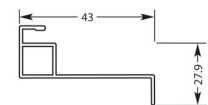

28mm Omega Aluminium Profile