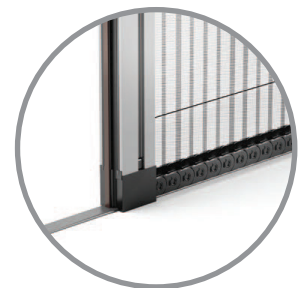

Visco-dynamic braking device

3mm Flat bottom rail