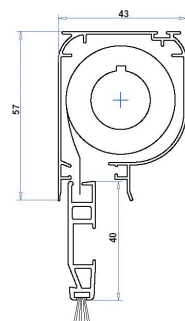

Aluminium Handle

43mm Roller Cassette Profile